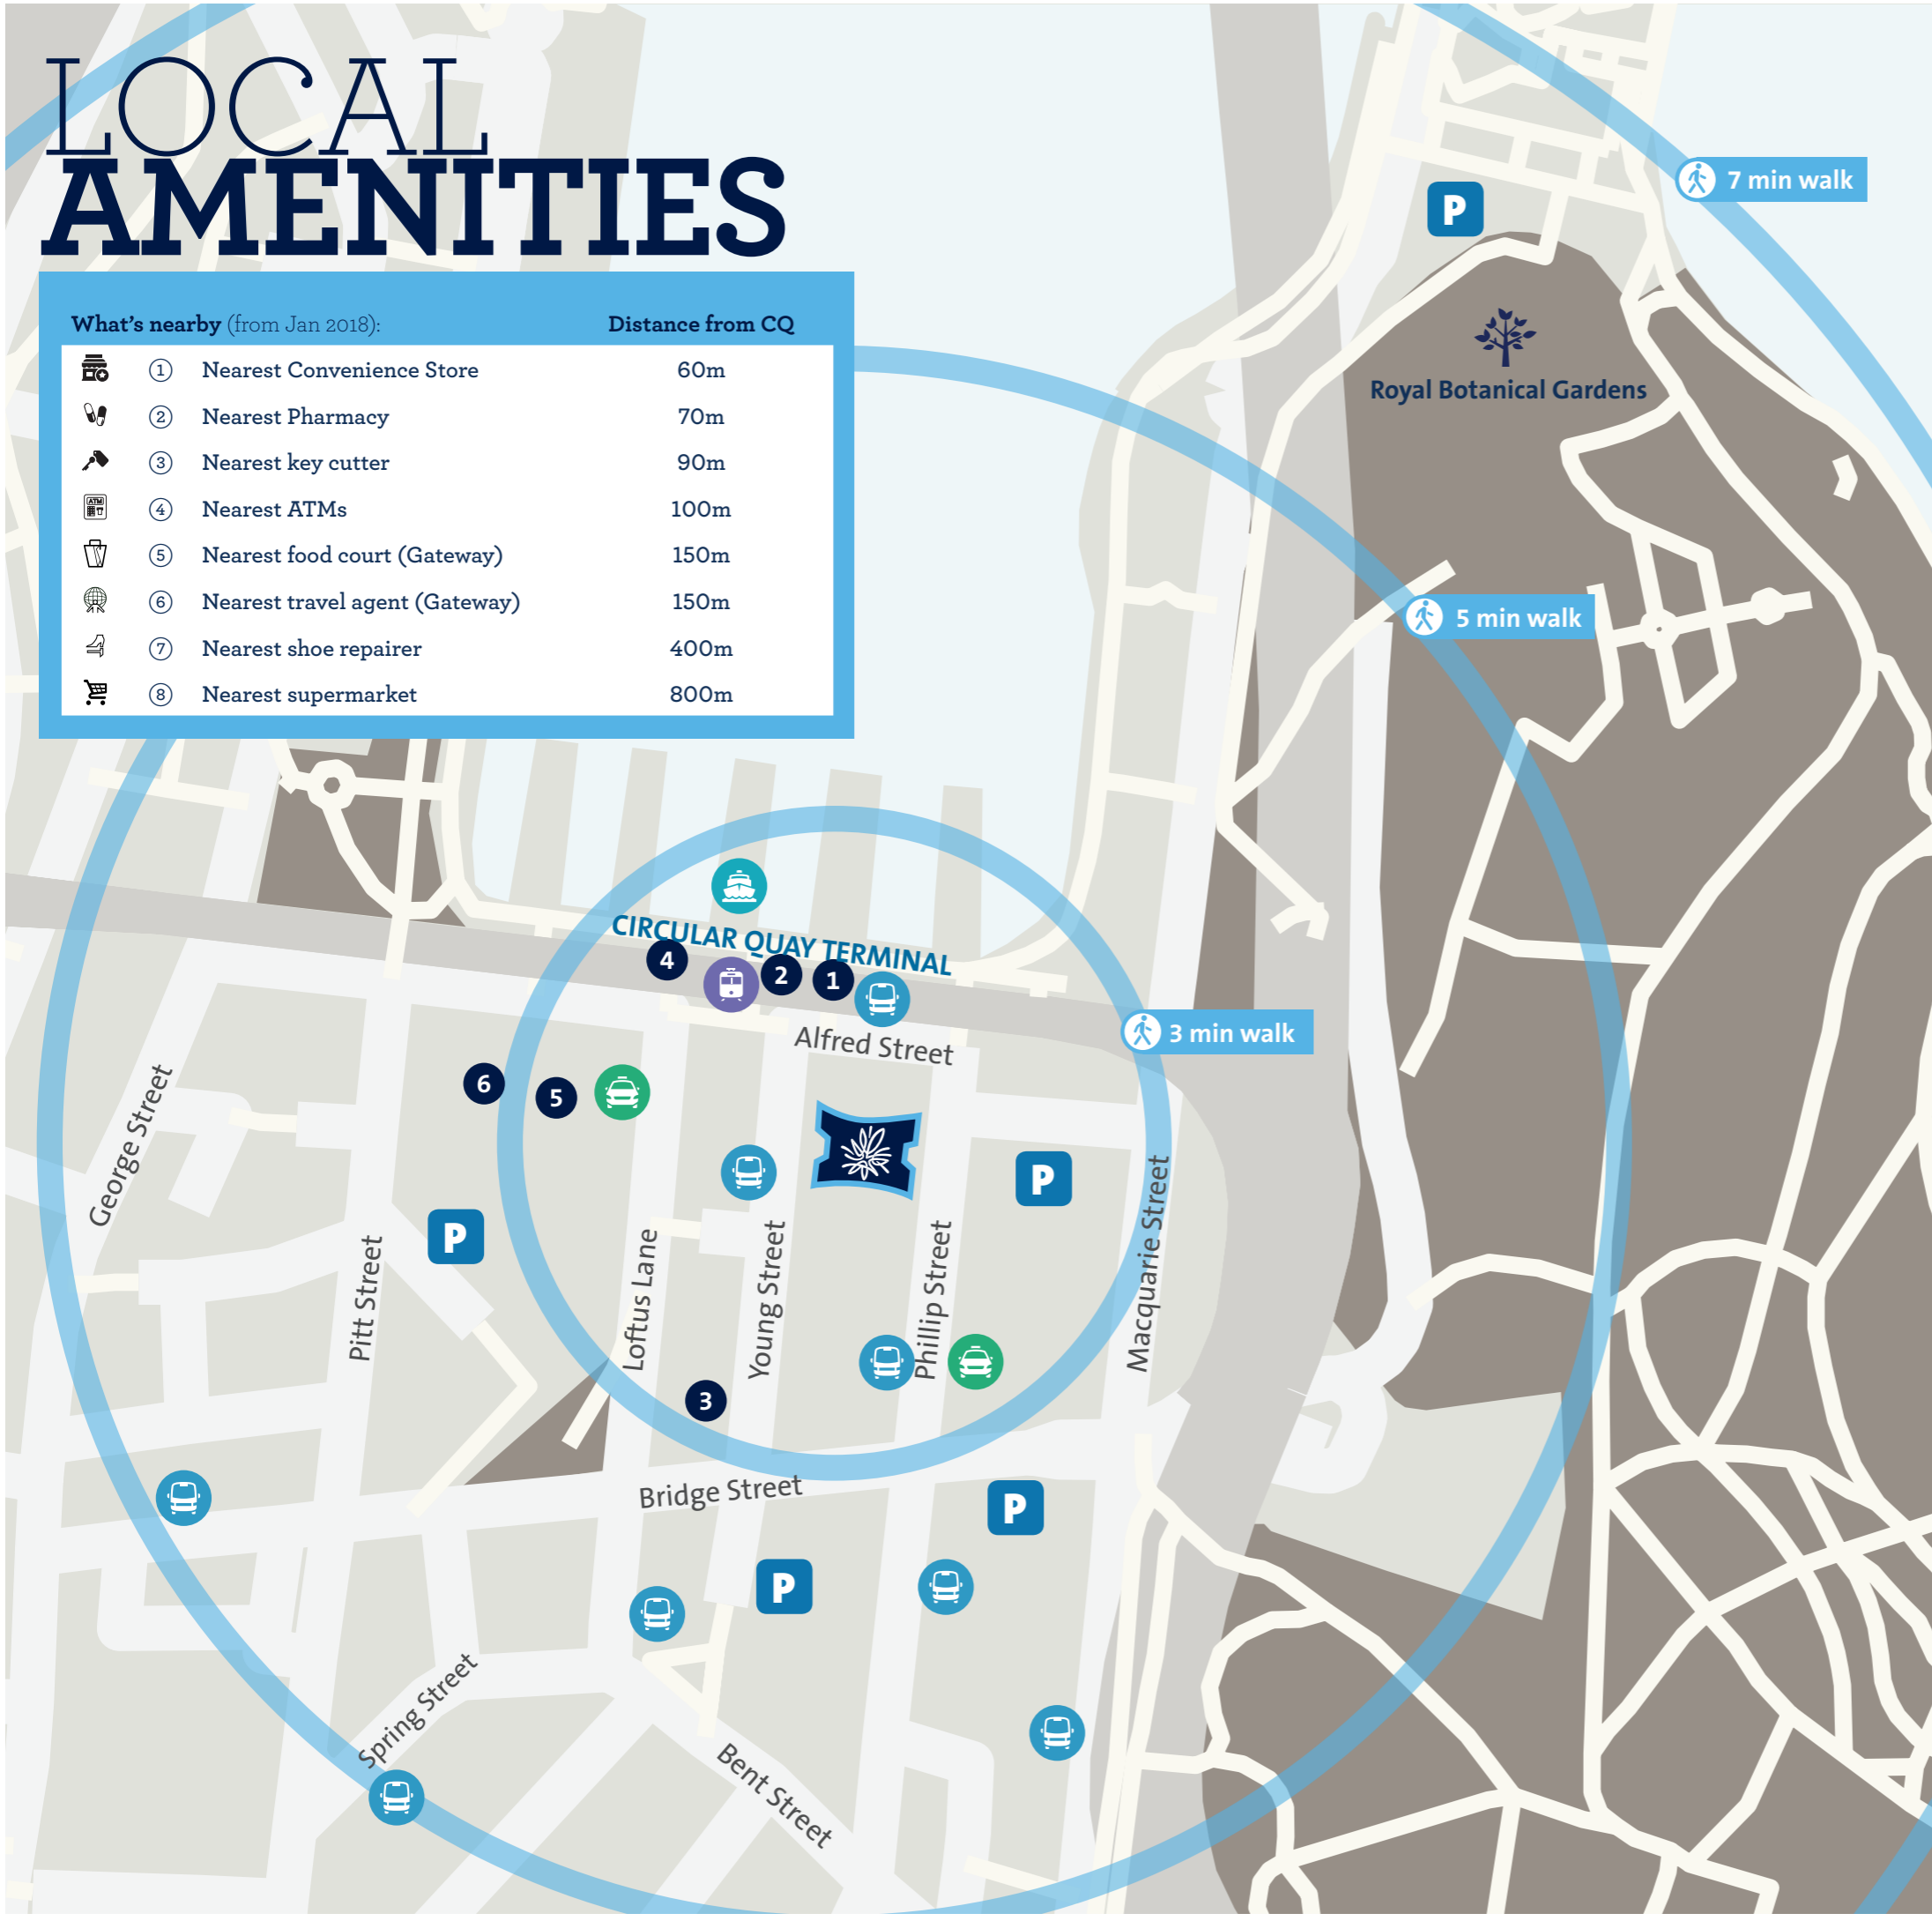

LOCAL AMENITIES

What's nearby (from Jan 2018):

Distance from CQ

	① Nearest Convenience Store	60m
	② Nearest Pharmacy	70m
	③ Nearest key cutter	90m
	④ Nearest ATMs	100m
	⑤ Nearest food court (Gateway)	150m
	⑥ Nearest travel agent (Gateway)	150m
	⑦ Nearest shoe repairer	400m
	⑧ Nearest supermarket	800m

Points of Interest:

The following services and amenities are not an exhaustive list.

ATMS

- > ANZ
37 Pitt Street
- > Commonwealth Bank
30 Alfred Street
- > NAB
E11 Alfred Street
- > RediATM
255 George Street
- > Suncorp Bank
1 Macquarie Place
- > Westpac
Level 1, Chifley Square

PARKING

- > Wilson Parking Governor Phillip Tower
43 Phillip Street
- > Wilson Parking Sydney OperaHouse
2 Macquarie Street
- > Secure Parking
131 Macquarie Street
- > Wilson Parking Quay West
111 Harrington Street
- > Wilson Parking Gateway
25 Reiby Place
- > Wilson Parking
1 Bligh Street
- > Secure Parking
6-10 O'Connell Street
- > Wilson Parking Overseas
Passenger Terminal
130 George Street

PHARMACY

- > Quay Pharmacy
02 9241 3566
Circular Quay Station, E2-E3 Alfred Street

SERVICES

- > Australia Post
38 - 40 Pitt Street
- > Police Station
132 George Street
- > Quay Newsagency
8W, 2 Alfred Street
- > Mr Liquor Bottleshop
Shop A7, Jetty 3 Circular Quay
- > Woolworths (Met Centre)
273 George Street
- > ANS Desire Nails and Beauty
02 8068 4726
Sofitel, 61-101 Phillip Street
- > Philippe Xavier Hairdressers
L3, 199 George Street
- > Sofitel Wentworth Hotel Connection
61-101 Phillip Street
- > Office Choice
153 Phillip Street
- > Angle Jungle Photography
53/7 Macquarie Street
- > The Barberhood
Wintergarden, 1 O'Connell Street
- > Elegant Dry Cleaning & Laundry
8 Philip Lane